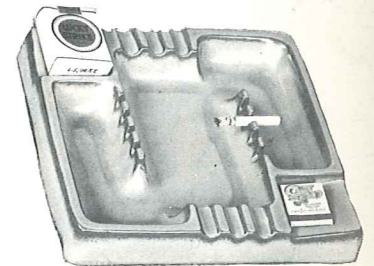

452—7" FREE FORM—2.00

T8—7" FISH—1.50

F203—13½" TEAR DROP—3.50

223—6" CLOVER LEAF—1.25

489—10" ASH TRAY WITH SAFETY REST—3.00

466—7" FREE FORM—1.50

453—7" ARROW HEAD—1.50

474—4" ROUND—1.00

1L—LIGHTER—3.00

469—SAFETY ASHTRAY—1.00

DISCONTINUED

DISCONTINUED

DISCONTINUED

30T—10" ROUND ASH TRAY—4.50
30—WITHOUT HANDLE—3.50